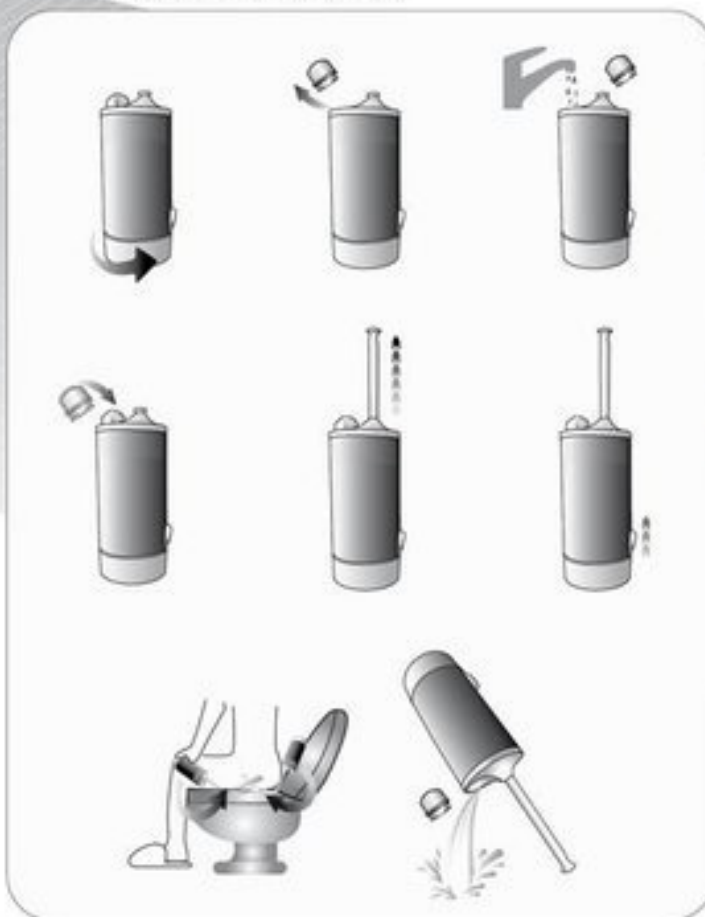

aquamano®
-
portable

! HOW TO USE

! CAUTION

- Size : W60×H135×D50mm (excluding nozzle)
- Nozzle Length : Approx. 80mm
- Weight : Approx. 150g
- Tank Capacity : Approx. 140ml
- Amount Discharged : Approx. 4.5ml/sec